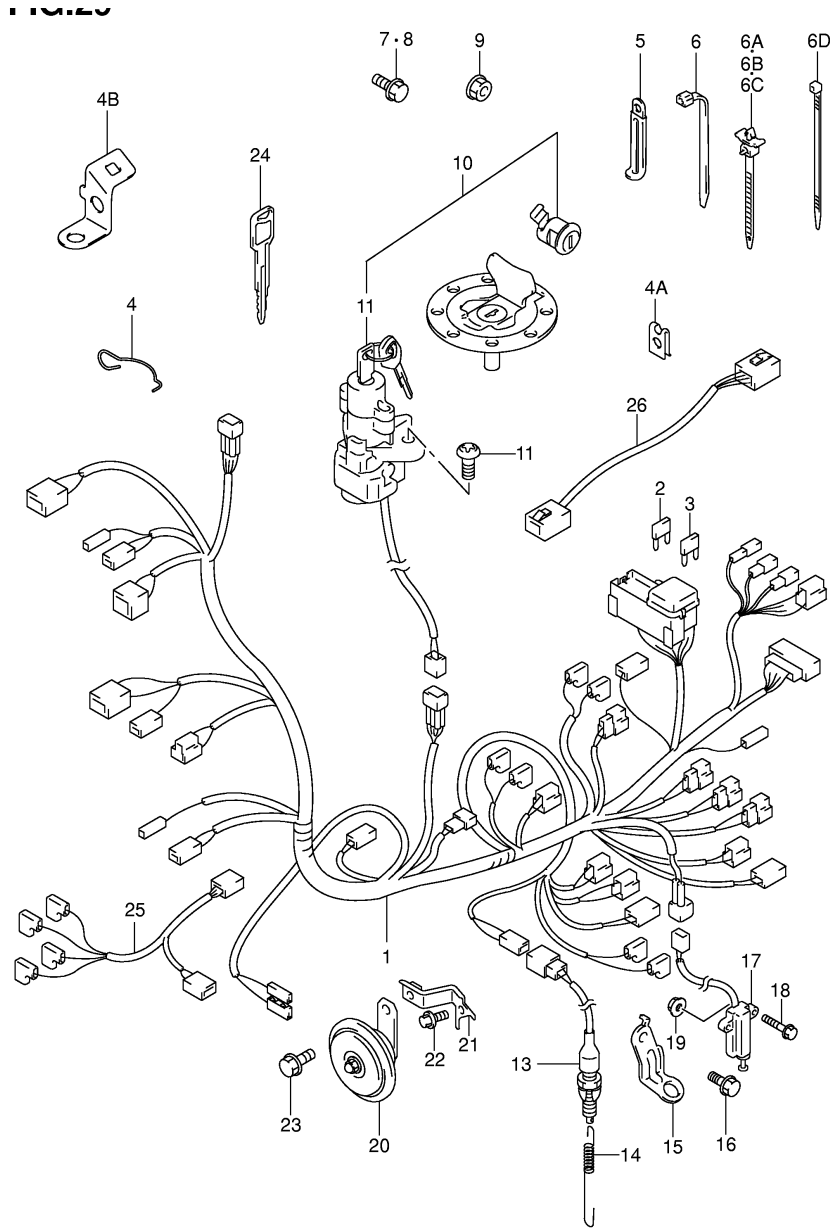

Ref No	Part No	Description
1	36610-20F10	Harness, Wiring No.1
2	09481-10501	• . Fuse (10a)
3	09481-15501	• . Fuse (15a)
4	36619-20F00	Guide, Wiring Harness
5	09404-06432	Clamp (l:80)
5	09404-06434	Clamp (l:95)
5	09404-06435	Clamp (l:135)
5	09404-08207	Clamp (l:97)
6	09407-14403	Clamp (l:125)
6	09407-18402	Clamp (l:165)
6a	09407-11402	Clamp (l:90)
6b	09407-14408	Clamp (l:120)
6c	09407-17401	Clamp (l:150)
6d	09407-14407	Clamp (l:140)
7	01550-06123	Bolt, Wiring Harness
8	01550-08253	Bolt, Wiring Harness
9	08316-10083	Nut, Wiring Harness
10	37101-19830	Lock Set
10	37101-19820	Lock Set
11	37100-19F00	• . Lock Assy, Steering
11	37100-19F10	• . Lock Assy, Steering
12	09139-08016	Bolt (8x20)
13	37740-31D00	Switch Assy, Stop Lamp
14	09443-06005	Spring
15	43251-19F10	Bracket, Stop Lamp Switch
16	01550-06123	Bolt
17	37840-19F00	Switch Assy, Side Stand
18	37849-19F00	Bolt, Side Stand
18	09103-06248	Bolt, Side Stand
19	08316-10063	Nut
20	38500-02F60	Horn Assy
20	38500-19F00	Horn Assy
21	38590-19F00	Bracket, Horn
22	01550-06123	Bolt
23	01550-08123	Bolt
24	37146-33E00	Key, Blank
25	36855-19F00	Wire, Carb Heater
26	36854-19F00	Wire, Starter Control

SV650Y E02_029
WIRING HARNESS